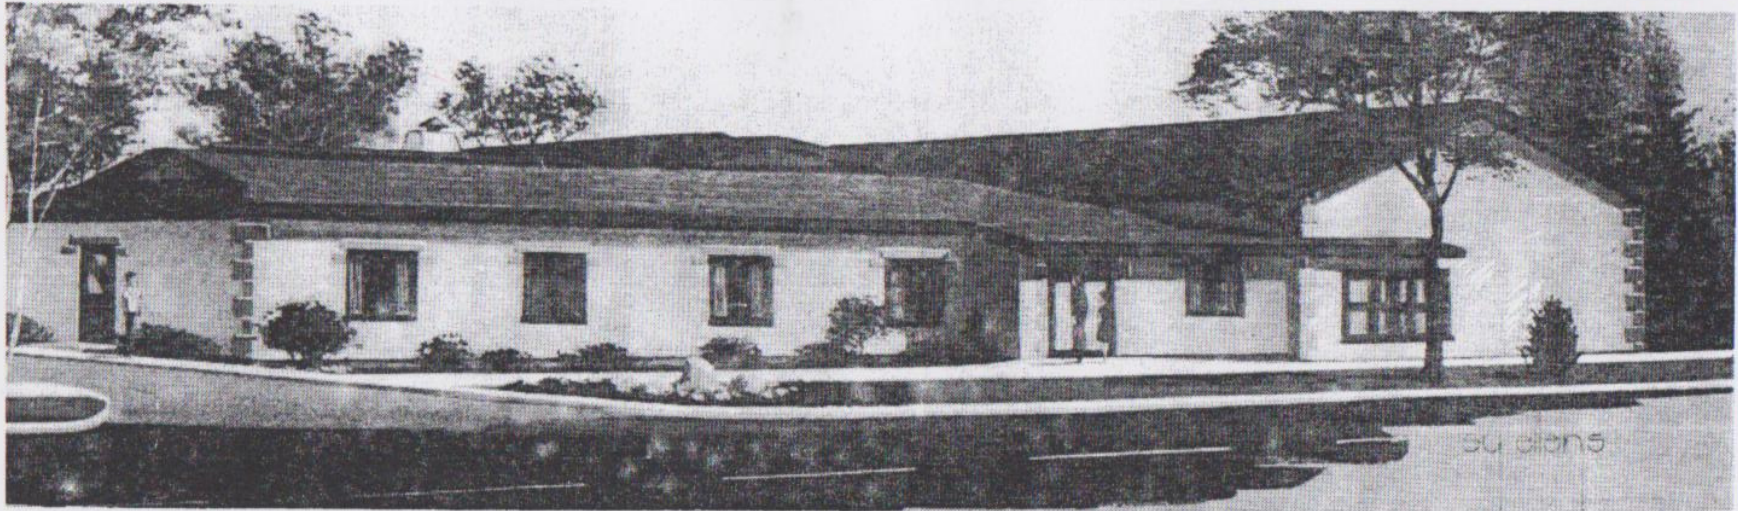

# The Herald-Palladium

Area  
Highlights

BENTON HARBOR — ST. JOSEPH, MICHIGAN

This is artist's drawing of  
Bangor, being built by  
Association (MARCHA).  
as held Friday afternoon,  
ation June 1, 1985. Accord-

ing to MARCHA announcement, construction cost is estimated at  
\$590,000. Center is to be used for medical and dental care ser-  
vices, and to house nutrition program for infants, children and  
women. Building will have 8,400 feet of floor space, with eight